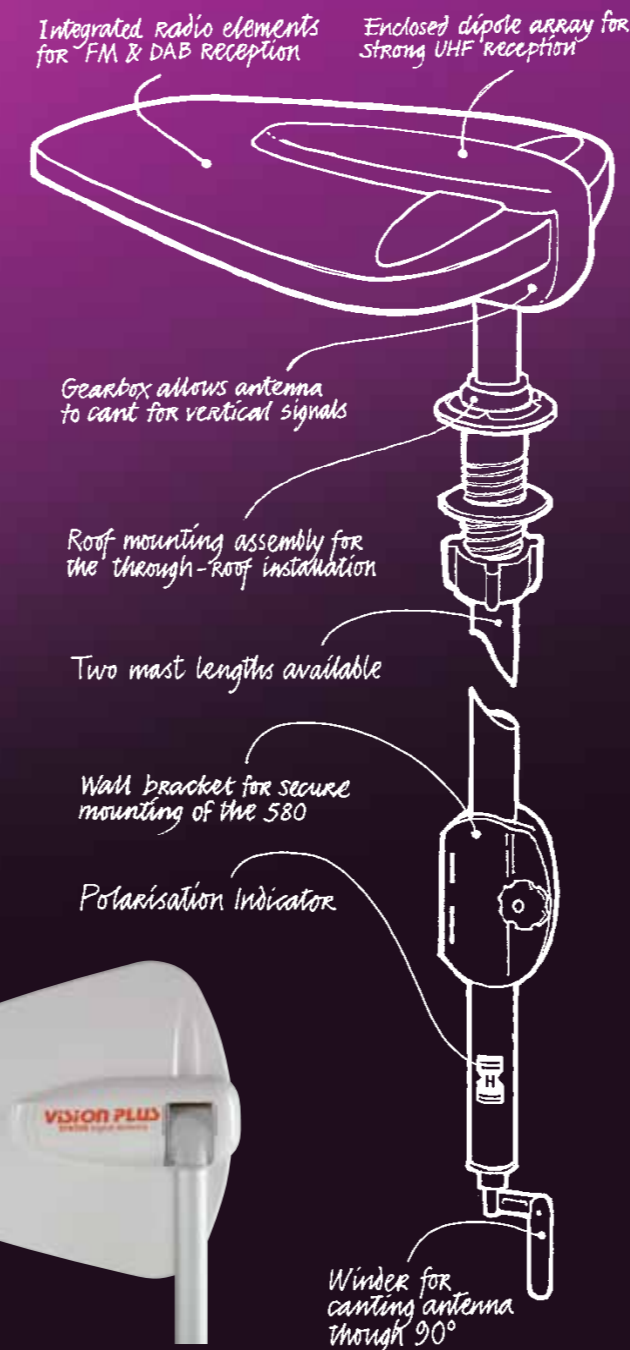

- Roof mounted amplified antenna with integrated mast
- Powerful Digital UHF, FM & DAB performance
- Integrated TV Signal Finder and amplifier specifically for mobile use
- Incorporates signal gain adjustment and triple TV outlets
- Dedicated Radio outlet for FM and DAB Radio
- Height, direction & orientation fully adjustable from inside
- Cants 90 degrees to receive vertical & horizontal signals
- Incorporates internal, mast-mounted polarisation gauge
- Compact design of the 570 allows installation in most overhead lockers
- Very low profile, with head height of only 108mm

Frequency: TV 470-790 Mhz
FM Radio 88-108 Mhz (355 only)
DAB Radio 175-230 Mhz

Dimensions: 412 x 348 x 108mm
Mast intrusion into locker 305-280mm
Amplifier & Signal Finder 157 x 45 x 29mm

IMAGE 450 Digital Antenna

The IMAGE 450 is a new concept in directional antennas.

Drawing on the design of the Status Antenna, the enclosed LTE Protect log periodic design provides powerful performance, comparable with much larger antennas.