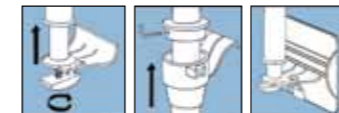

- Secured without the need for drilling
- Two sets of holes accommodates larger A-frames
- Quick and easy assembly when required

Multi-Mast

This compact side mounted mast can attach to various profiles or a vertical surface using the self-adhesive plates supplied. Complete with a single piece 890mm mast.