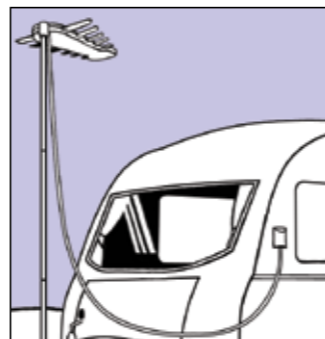

IMAGE 410 Digital Antenna

- Our 14 element log periodic design is compact yet provides powerful performance.
- For use with all masts in the Vision Plus Range or any mast manufactured from 25mm diameter tube.

Frequency: UHF 470-790Mhz
Dimensions: 530 x 300 x 60mm
Coaxial Cable: 5metres & Plug.

IMAGE 440 Digital Antenna

- CAI Benchmark Approved high gain antenna for poor to medium reception areas.
- The 32 element array and reflectors superb anti-ghosting properties.
- For use with all masts in the Vision Plus Range or any 25-50 mm diameter mast.

Frequency: UHF 470-790Mhz
Dimensions: 580 x 780 x 70-600mm
Coaxial Cable: 5metres & Plug.

IMAGE 610 Digital Antenna System

A complete antenna system combining:

- LTE Yagi Wideband Digital Antenna
- Multi-Mast with adjustable brackets
- Self-adhesive mounting plates

Frequency: UHF 470-790Mhz
Dimensions: 780 x 290mm
Mast Length: 730mm
Coaxial Cable: 5metres & Plug.

IMAGE 620 Digital Antenna System

A complete antenna system combining:

- IMAGE 420 UHF Digital Antenna
- Jockey Wheel bracket
- Three section mast & ground spike
- Flat Thru window cable, connector & fly lead

Frequency: UHF 470-790Mhz
Dimensions: 410L x 330W x 45D mm
Mast Length: 2600mm
Coaxial Cable: 5metres & Plug.

IMAGE 630 Antenna System

A complete antenna system combining

- IMAGE 430 UHF/FM Digital Antenna
- Uni-Bracket & self-adhesive mounting plate
- Four section telescopic mast & ground spike
- Flat Thru window cable, connector & fly lead

Frequency: UHF 470-790Mhz
FM 88-108 Mhz
Dimensions: 410L x 330W x 45D mm
Mast Length: 3450mm
Coaxial Cable: 5metres & Plug.

Jockey Wheel Mast