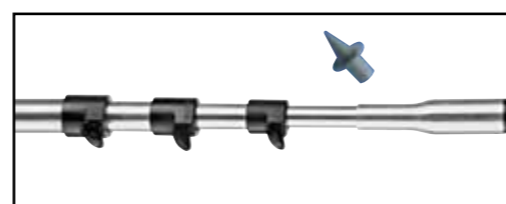

DVB-T & DVB-S

DVB-T

DVB-S

Mast Brackets

All our brackets come as part of a complete mast system above or can be used separately with any 25mm diameter mast.

Telescopic Mast

This four section mast comes with a ground spike and is ideal for use with all the Vision Plus mast brackets opposite