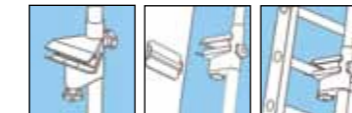

- Ideal for numerous horizontal profiles.
- Ladders, grab handles or awning channels
- Self-adhesive plates allow many installation options

A-Frame Mast

For caravans only, the bracket attaches discretely to the majority of caravan A-Frames. Complete with 2.6m three section mast & ground spike.

- Secured without the need for drilling
- Twin locking bolts for complete security
- Once installed remains in place

Uni-Mast

This versatile bracket clamps a multitude of profiles or any vertical surface using the self-adhesive plates supplied. Complete with 2.6m three section mast & ground spike