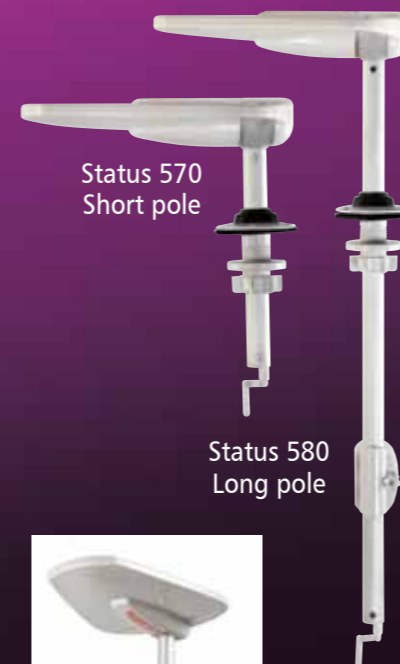

- Roof mounted amplified antenna with integrated mast
- Powerful Digital UHF, FM & DAB performance
- Integrated TV Signal Finder and amplifier specifically for mobile use
- Incorporates signal gain adjustment and triple TV outlets
- Dedicated Radio outlet for FM and DAB Radio
- Height, direction & orientation fully adjustable from inside
- Cants 90 degrees to receive vertical & horizontal signals
- Incorporates internal, mast-mounted polarisation gauge
- Compact design of the 570 allows installation in most overhead lockers
- Very low profile, with head height of only 108mm

Frequency: TV 470-790 Mhz
FM Radio 88-108 Mhz (355 only)
DAB Radio 175-230 Mhz

Dimensions: 412 x 348 x 108mm
Mast intrusion into locker 305-280mm
Amplifier & Signal Finder 157 x 45 x 29mm

IMAGE 450 Digital Antenna

The IMAGE 450 is a new concept in directional antennas.

Drawing on the design of the Status Antenna, the enclosed LTE Protect log periodic design provides powerful performance, comparable with much larger antennas.