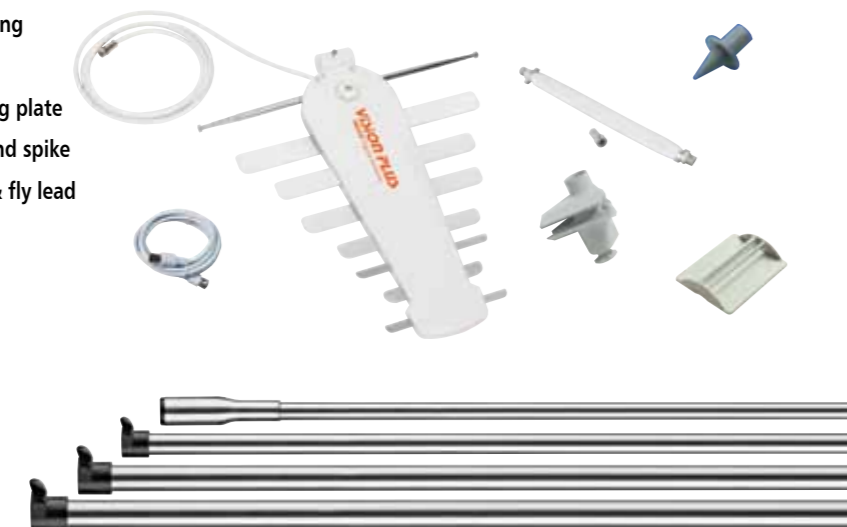

Frequency: UHF 470-790Mhz
FM 88-108 Mhz
Dimensions: 410L x 330W x 45D mm
Mast Length: 3450mm
Coaxial Cable: 5metres & Plug.

Jockey Wheel Mast

Designed to attach to the caravan jockey wheel or any vertical extrusion up to 55mm in diameter. Complete with 2.6m three section mast & ground spike.

- Secured without the need for drilling
- Two sets of holes accommodates larger A-frames
- Quick and easy assembly when required

Multi-Mast

This compact side mounted mast can attach to various profiles or a vertical surface using the self-adhesive plates supplied. Complete with a single piece 890mm mast.

- Ideal for numerous horizontal profiles.
- Ladders, grab handles or awning channels
- Self-adhesive plates allow many installation options

A-Frame Mast

For caravans only, the bracket attaches discretely to the majority of caravan A-Frames. Complete with 2.6m three section mast & ground spike.

- Secured without the need for drilling
- Twin locking bolts for complete security
- Once installed remains in place

Uni-Mast

This versatile bracket clamps a multitude of profiles or any vertical surface using the self-adhesive plates supplied. Complete with 2.6m three section mast & ground spike

- Ideal for numerous horizontal profiles.
- Ladders, grab handles or awning channels
- Clamp Adjusts from 1-35mm

External TV Sockets

Allows the connection of an external antenna and/or satellite to an internal TV point. All connections are protected from the weather by a hinged cover. Complete with 5 meters of coaxial cable.