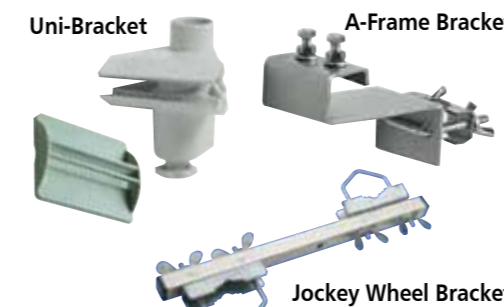

- Secured without the need for drilling
- Twin locking bolts for complete security
- Once installed remains in place

Uni-Mast

This versatile bracket clamps a multitude of profiles or any vertical surface using the self-adhesive plates supplied. Complete with 2.6m three section mast & ground spike

DVB-T & DVB-S

DVB-T

DVB-S

TV Signal Finders

Our signal finders help you align your TV antenna and/or satellite dish for best reception. The finders connects directly to your antenna and the LED's indicate the signal strength.

DVB-T & DVB-S

DVB-T

DVB-S

Mast Brackets

All our brackets come as part of a complete mast system above or can be used separately with any 25mm diameter mast.

Telescopic Mast

This four section mast comes with a ground spike and is ideal for use with all the Vision Plus mast brackets opposite