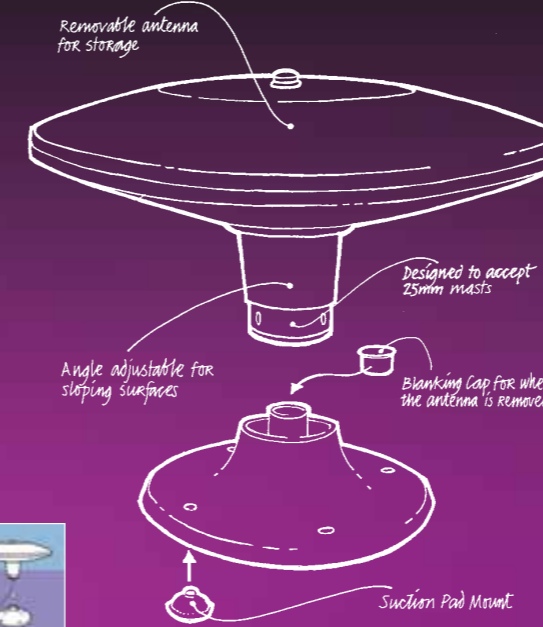

STATUS 350 & 355 Digital Antenna Systems

Our most successful omni-directional antenna with its distinctive profile, high quality, powerful performance and versatility ensures it remains the market favourite.

Two models, the 350 for UHF TV only via the VP2 amplifier and the 355 with FM radio capabilities via the VP3 Amplifier*

- Designed for digital television signals & FM radio* reception
- Receives horizontal and vertical signals through 360 degrees
- Incorporates a power amplifier with variable gain adjustment
- Standard fitting options, roof or mast mount with optional sucker mount
- Angle adjustable, allowing level mounting on a sloping surface
- Easily removable antenna dome

Frequency: TV 470-790 Mhz
FM Radio 88-108 Mhz (355 only)
Dimensions: 315dia x 180mm
Coaxial Cable: 5 metres & plug