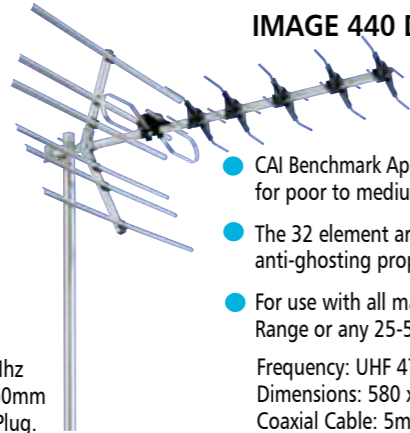

Frequency: UHF 470-790 Mhz
Dimensions: 350 x 165 x 70mm
Coaxial Cable: 3 metres & plug

IMAGE 410 Digital Antenna

- Our 14 element log periodic design is compact yet provides powerful performance.
- For use with all masts in the Vision Plus Range or any mast manufactured from 25mm diameter tube.

Frequency: UHF 470-790Mhz
Dimensions: 530 x 300 x 60mm
Coaxial Cable: 5metres & Plug.

IMAGE 440 Digital Antenna

- CAI Benchmark Approved high gain antenna for poor to medium reception areas.
- The 32 element array and reflectors superb anti-ghosting properties.
- For use with all masts in the Vision Plus Range or any 25-50 mm diameter mast.